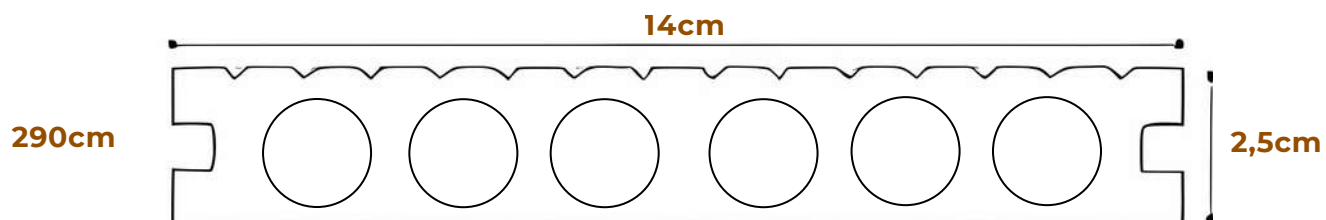

Teak

Red Oxide

Coffee Brown

Palisander Brown

Grey

Specification

Content	5 Planks
Parquet Size	290cmx14cmx2,5cm
Thickness	2.5cm
Capacity Per Box	5 pcs/box

Product Structure

YOU+RA

Aesthetic WPC Decking Series

Teak (1201)

25mm
Thickness

140mm
Width

2900mm
Length

YOU♦RA
Aesthetic WPC Decking Series

Red Oxide

(1202)

25mm
Thickness

140mm
Width

2900mm
Length

YOU-RA

Aesthetic WPC Decking Series

Coffee (1203)

25mm
Thickness