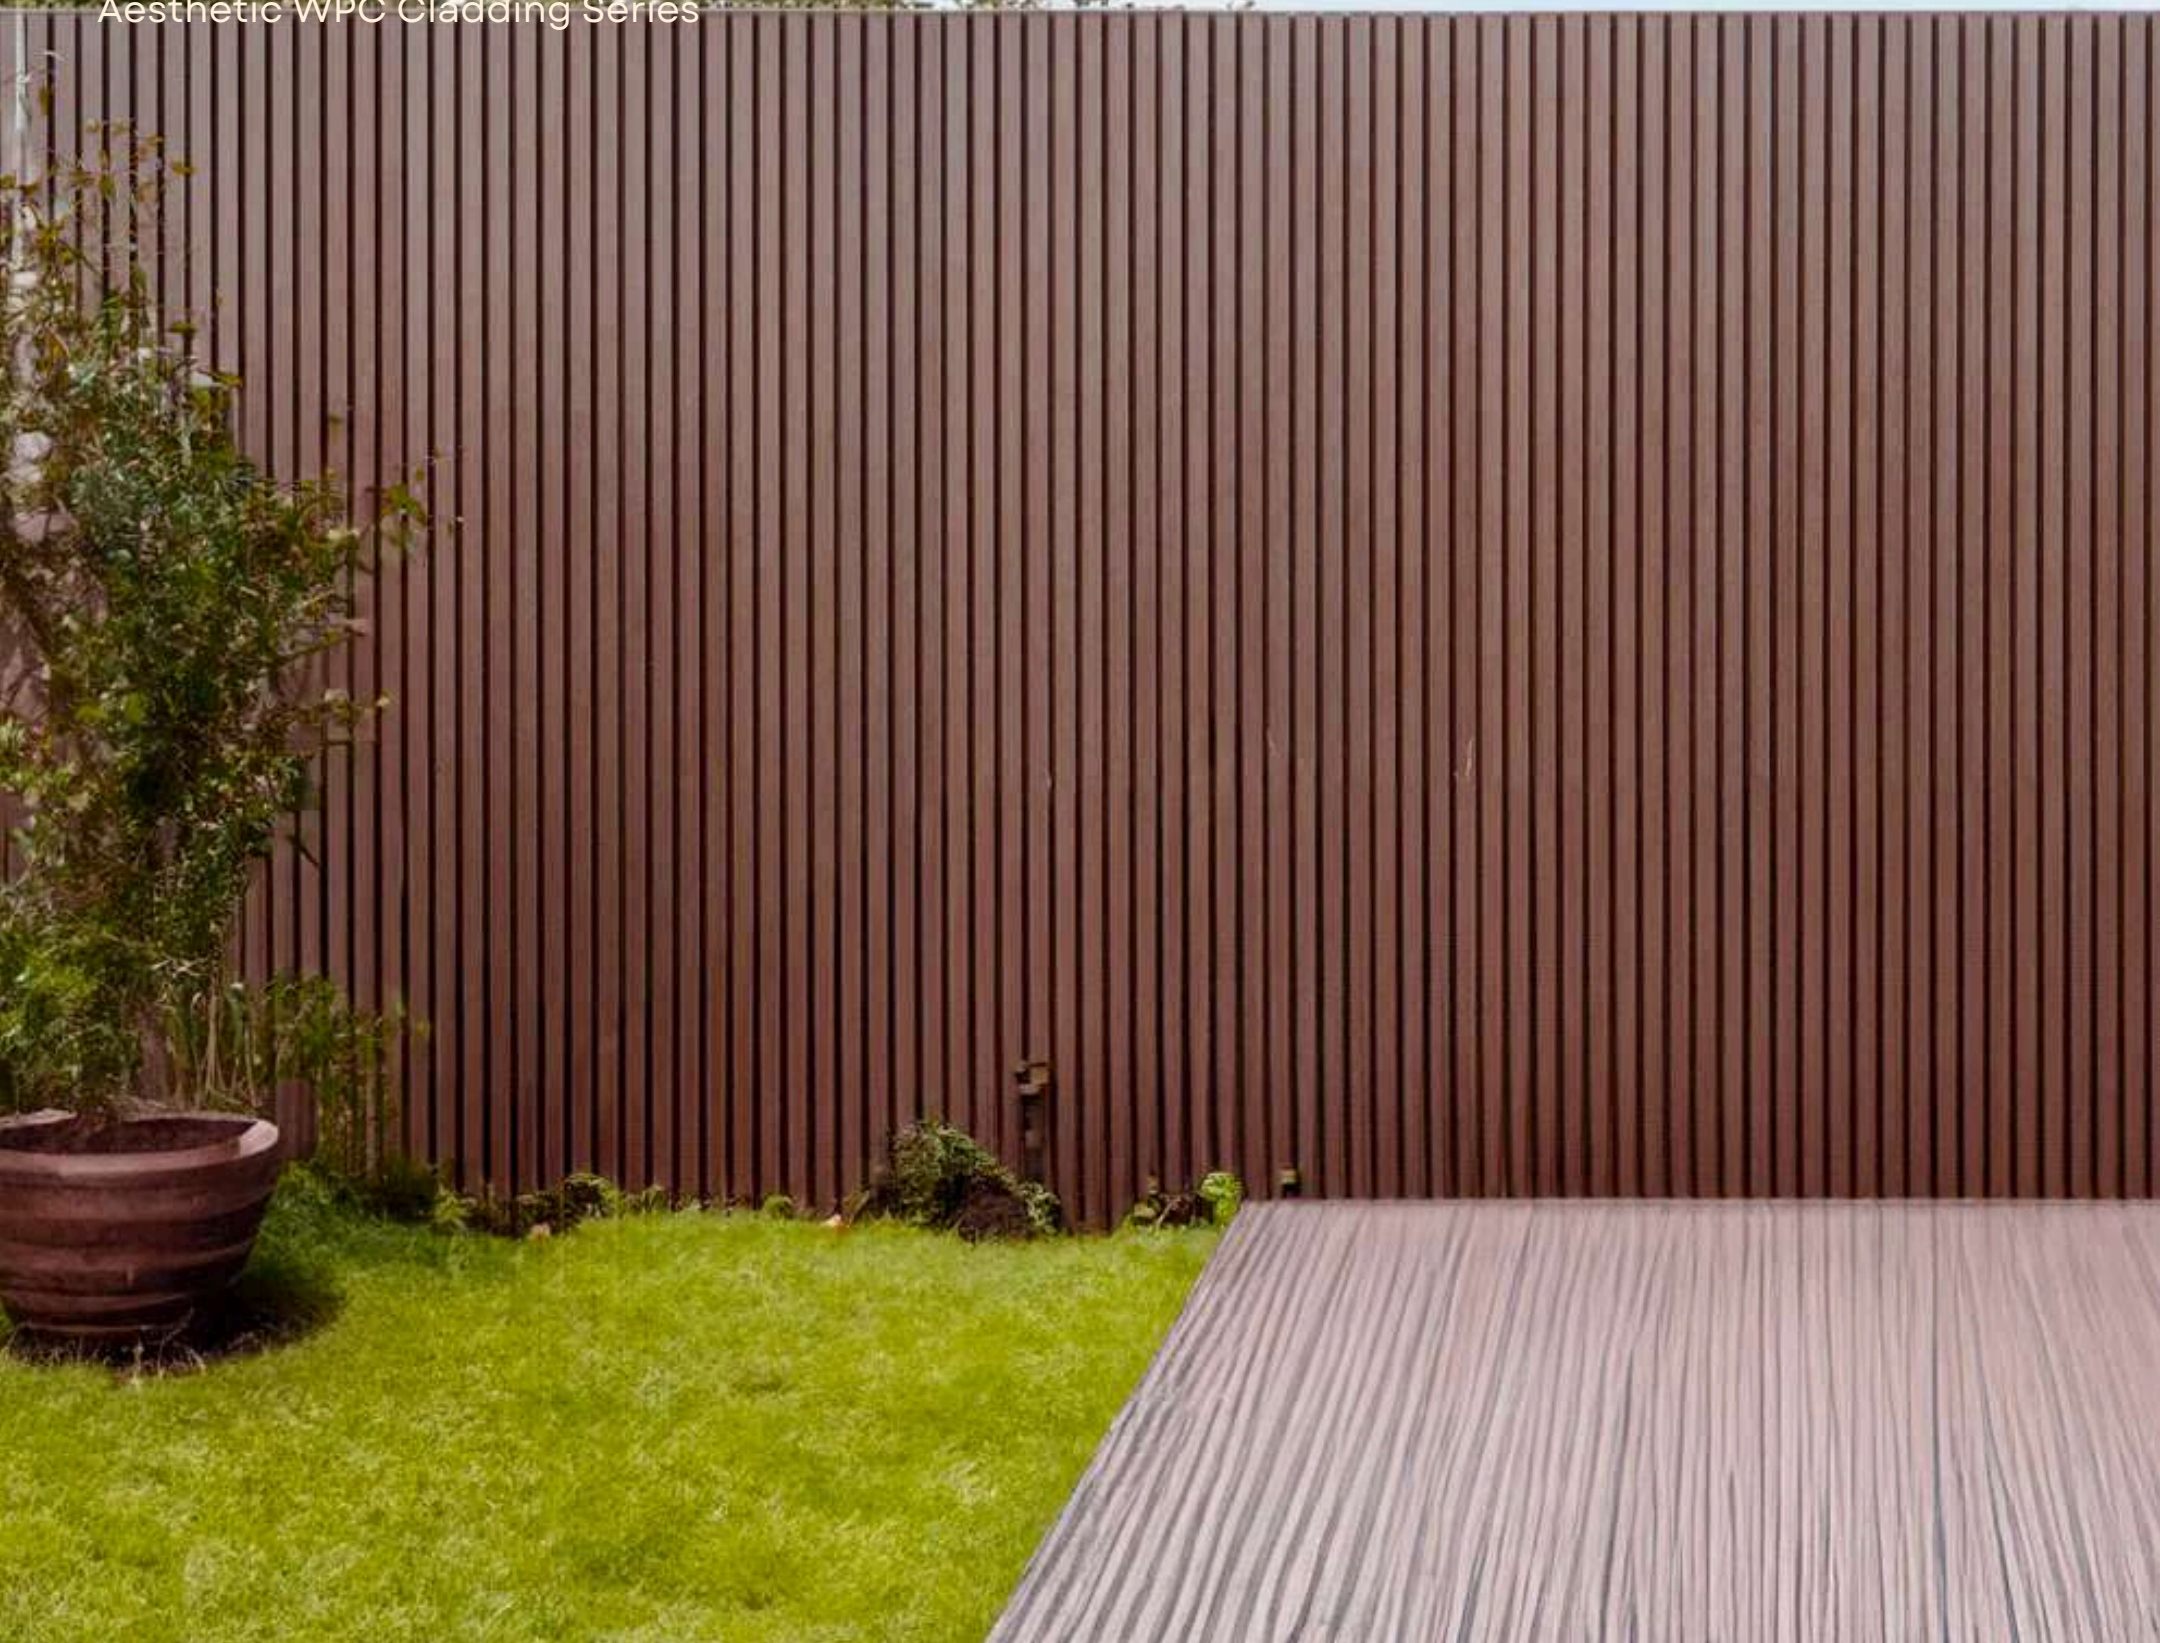

YOU♦RA

Aesthetic WPC Cladding Series

Palisander Brown (1304)

26mm
Thickness

219mm
Width

2900mm
Length