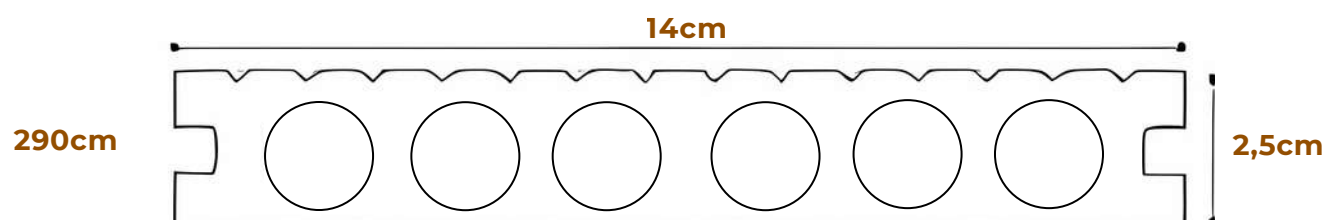

Teak

Red Oxide

Coffee Brown

Palisander Brown

Grey

Specification

Content	5 Planks
Parquet Size	290cmx14cmx2,5cm
Thickness	2.5cm
Capacity Per Box	5 pcs/box

Product Structure

YOU♦RA
Aesthetic WPC Decking Series

Teak (1101)

25mm
Thickness

140mm
Width

2900mm
Length

YOU  RA
Aesthetic WPC Decking Series

Red Oxide (1102)

25mm
Thickness

140mm
Width

2900mm
Length

YOU  RA
Aesthetic WPC Decking Series

Coffee (1103)

25mm
Thickness

140mm
Width

2900mm
Length

YOU ♦ RA
Aesthetic WPC Decking Series

Content	5 Planks
Parquet Size	290cmx21.9cmx2,6cm
Thickness	2.6cm
Capacity Per Box	5 pcs/box

Product Structure

YOU♦RA

Aesthetic WPC Cladding Series

Teak (1301)

26mm
Thickness

219mm
Width

2900mm
Length