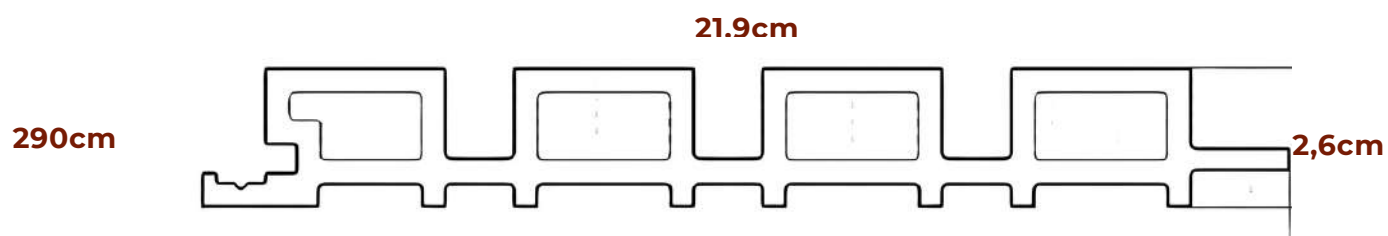

Aesthetic WPC Decking Series

Grey (1205)

25mm
Thickness

140mm
Width

2900mm
Length

YOU RA

The Aesthetic WPC Cladding Daegu Solution

About YOURA WPC Cladding Daegu Series

Content	5 Planks
Parquet Size	290cmx21.9cmx2,6cm
Thickness	2.6cm
Capacity Per Box	5 pcs/box

Product Structure

YOU♦RA

Aesthetic WPC Cladding Series

Teak (1301)

26mm
Thickness

219mm
Width

2900mm
Length