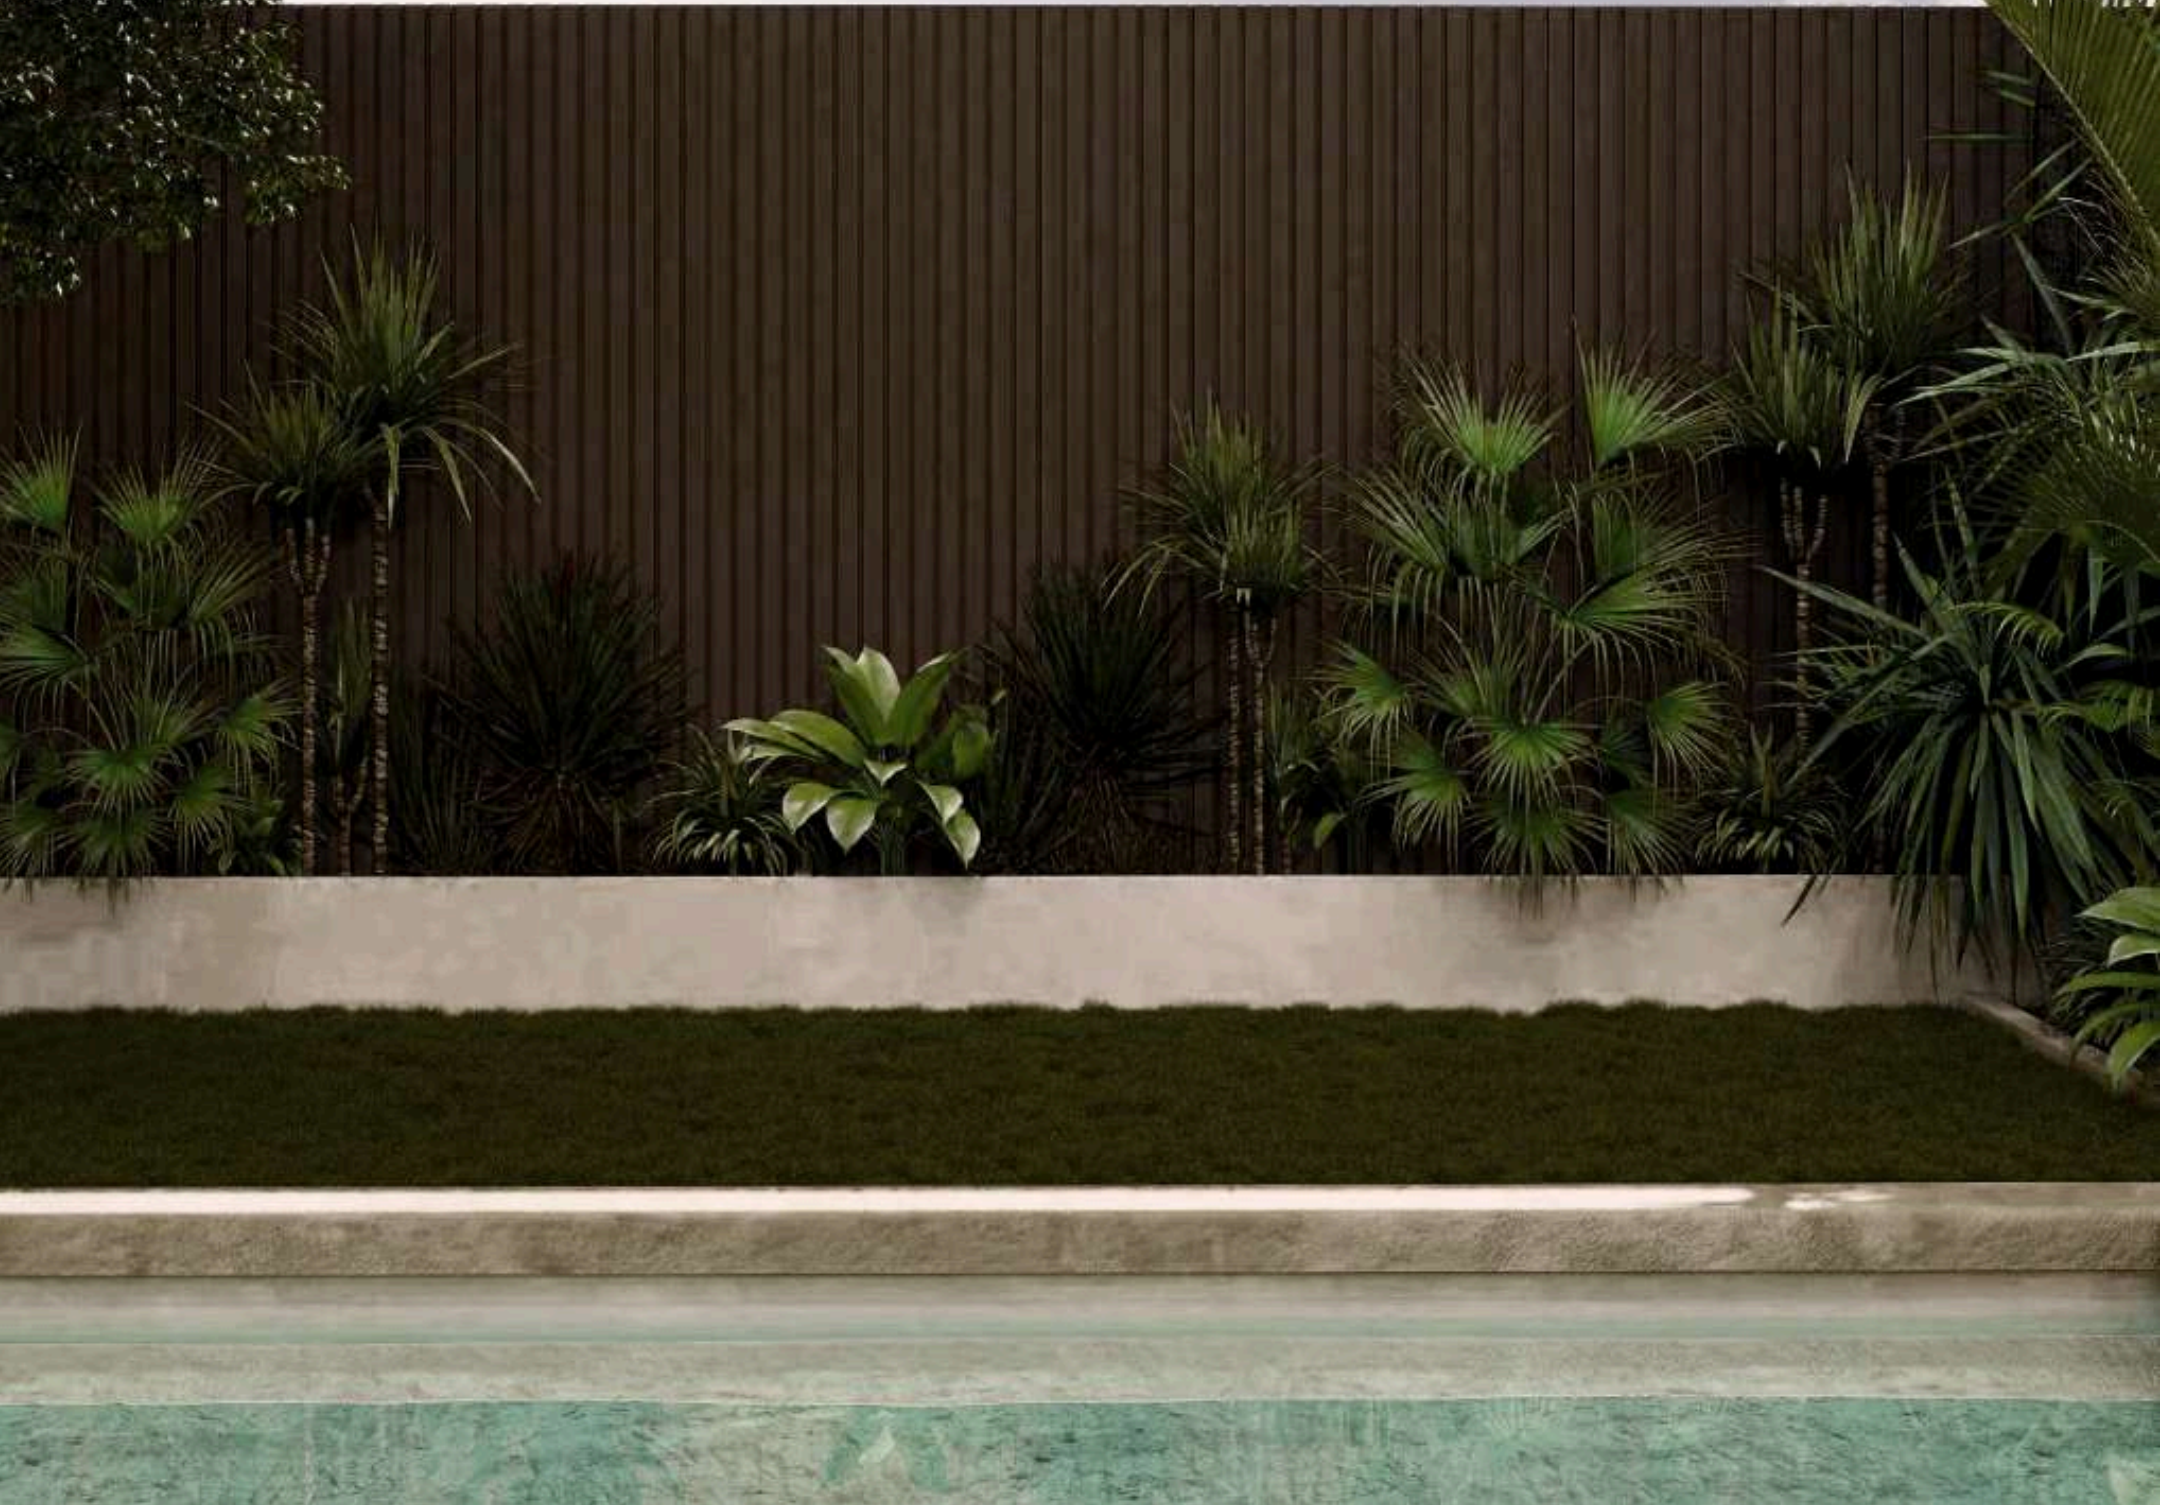

Red Oxide

(1302)

26mm
Thickness

219mm
Width

2900mm
Length

Coffee (1303)

26mm
Thickness

219mm
Width