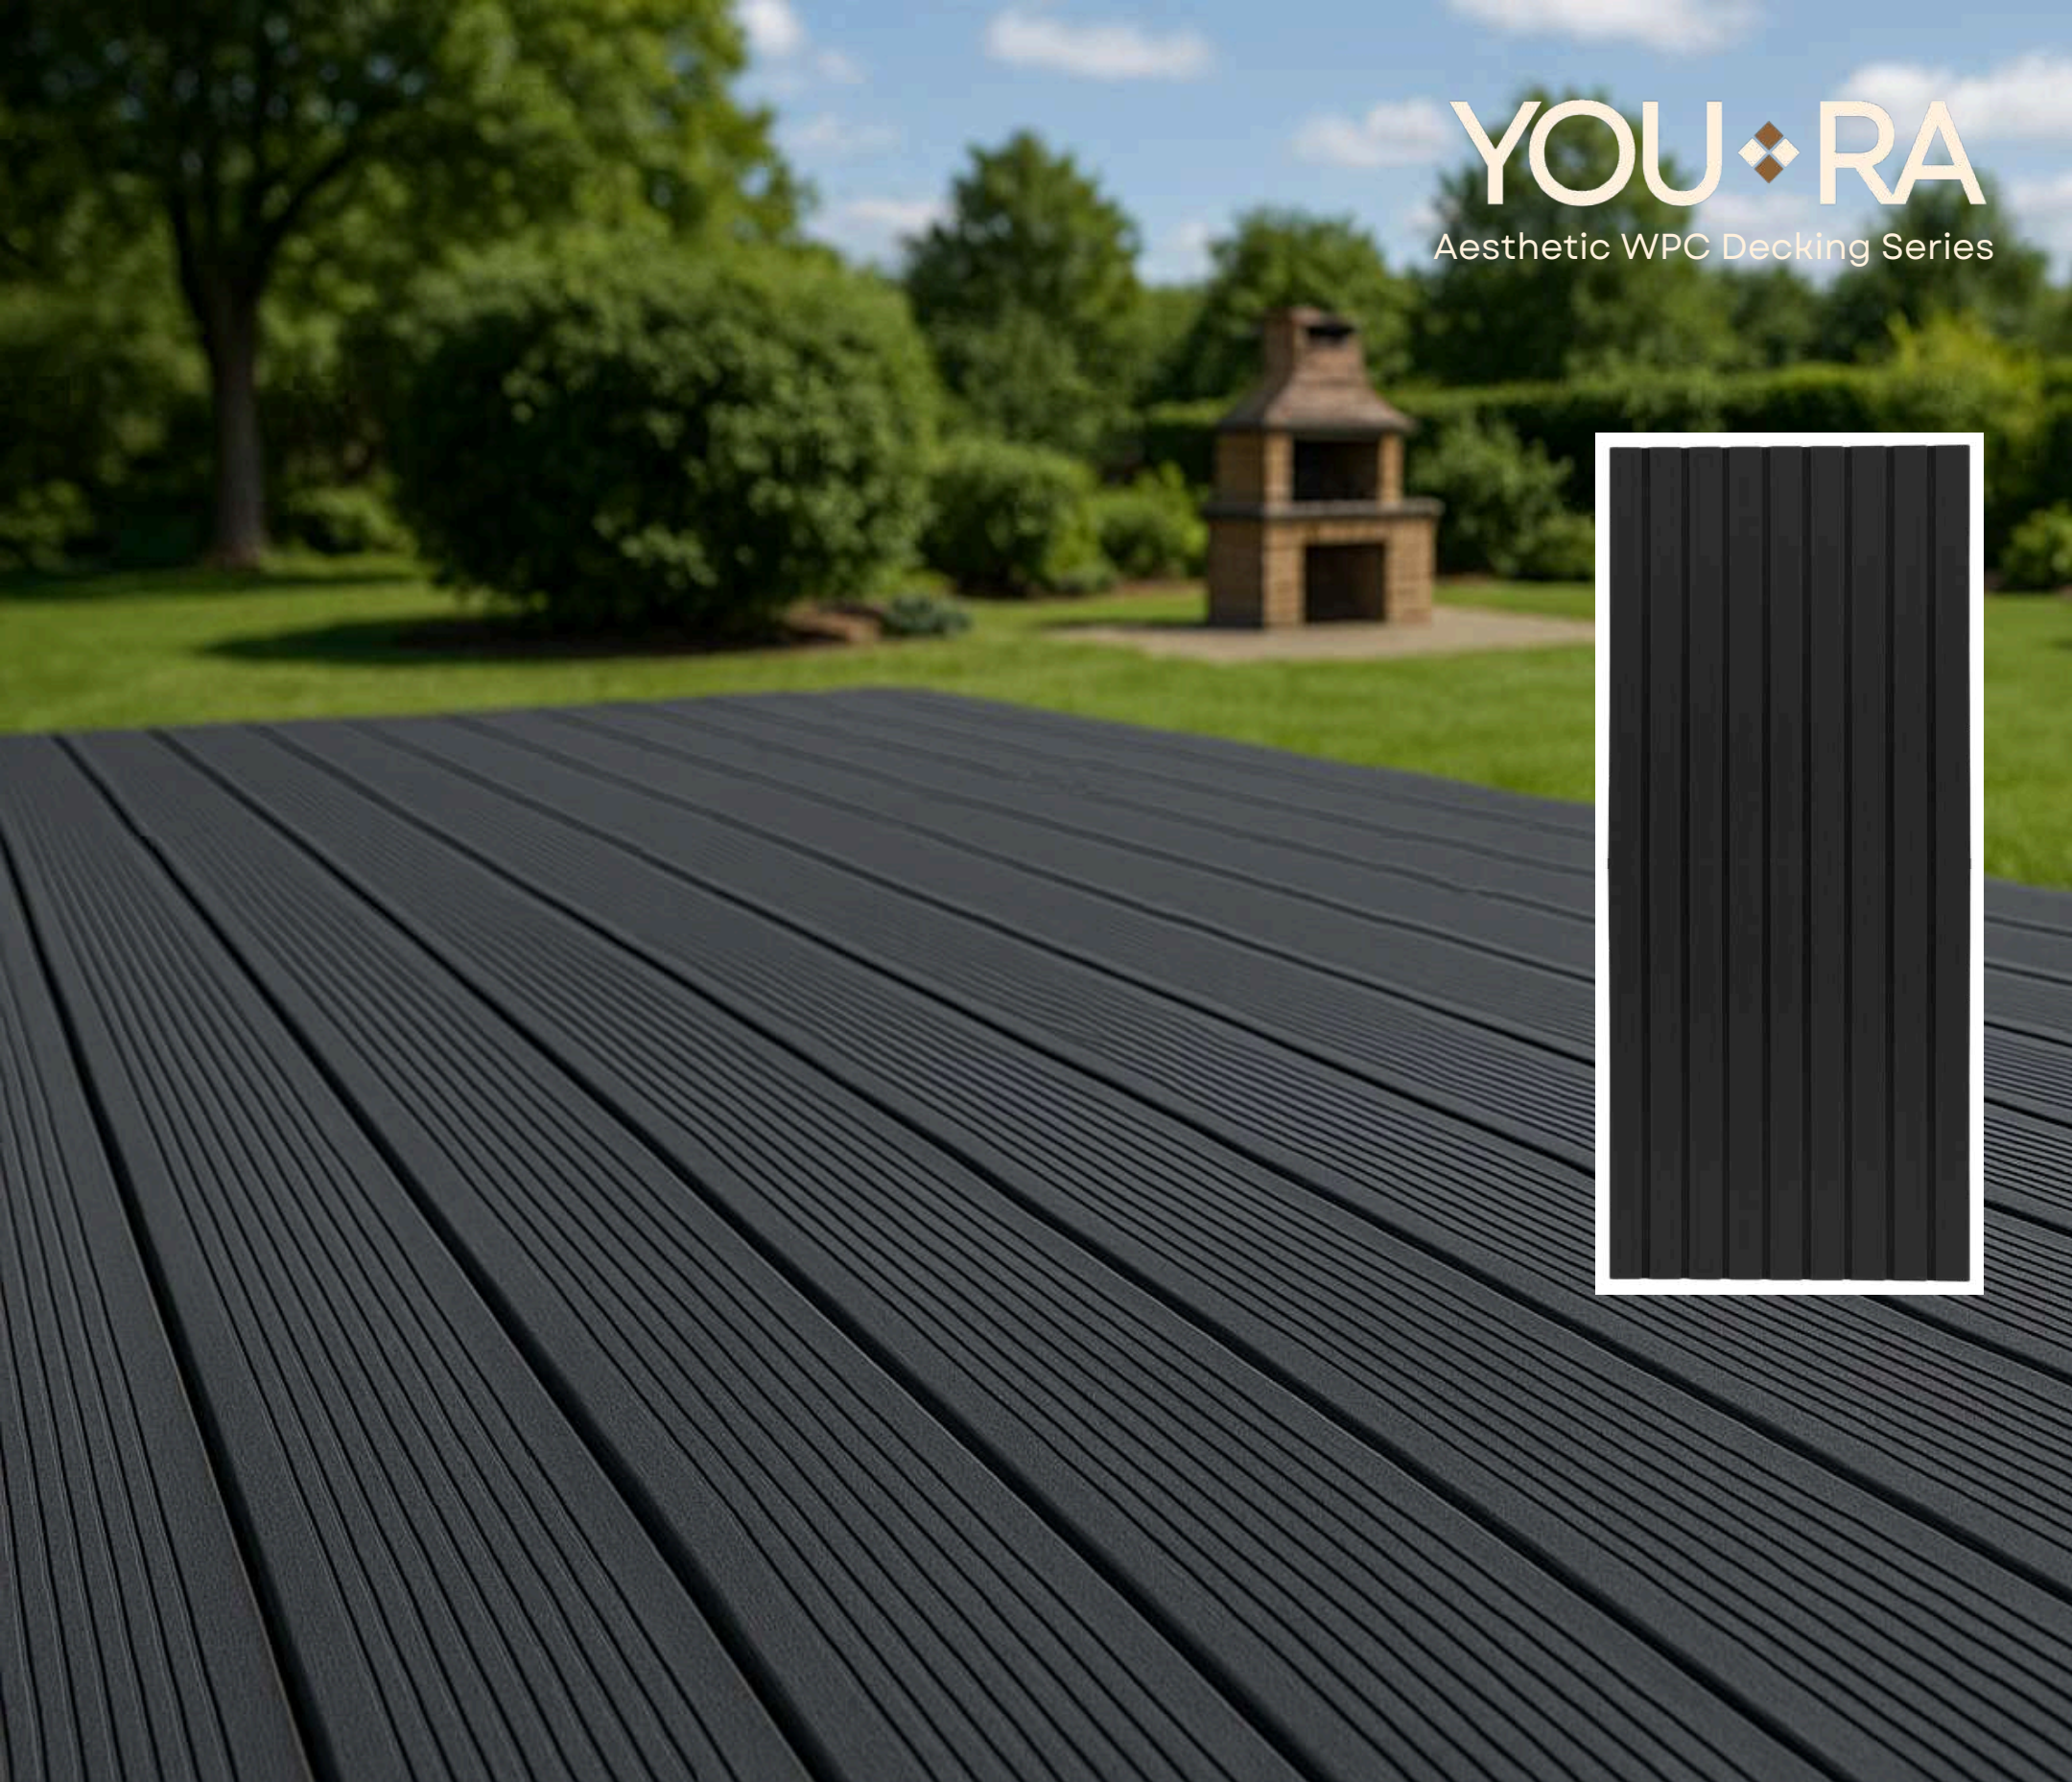

Grey (1105)

25mm
Thickness

140mm
Width

2900mm
Length